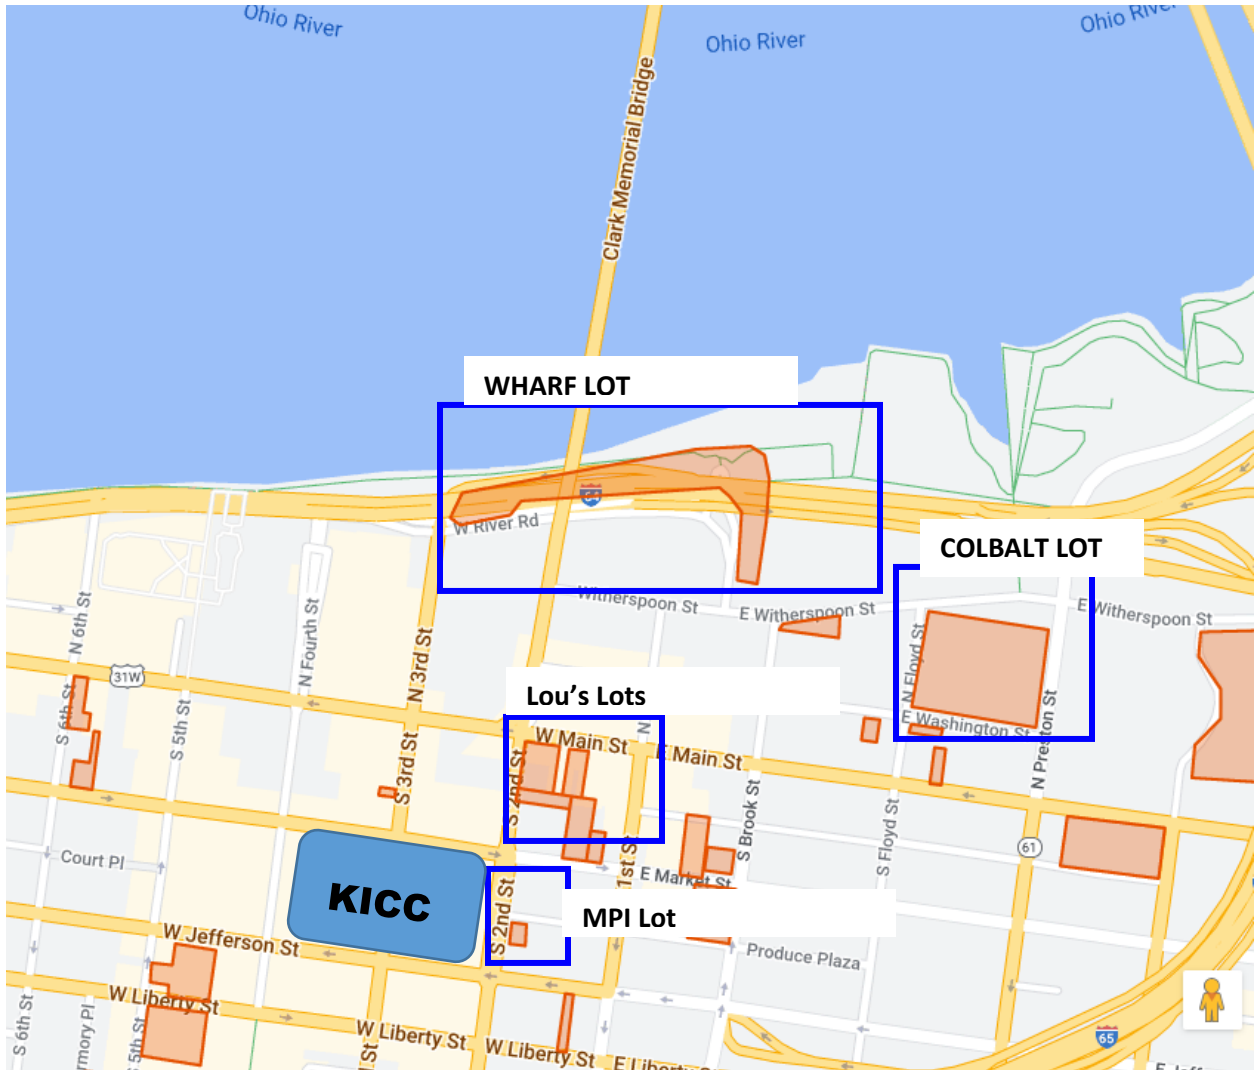

SURFACE LOTS NEAR KICC

You can find this & more parking information
<https://louisvilledowntown.org/parking-map/>

WHARF Lot- 131 W. River Rd. 502-574-3817

COBALT LOT – 124 N PRESTON ST. 502-584-2459

LOU'S LOTS – 502-896-0130 (2 LOTS) 123 W. MAIN ST. & 126-132 W. MAIN ST.

MPI LOT – 502-584-8386 137 W. JEFFERSON ST (rear lot)